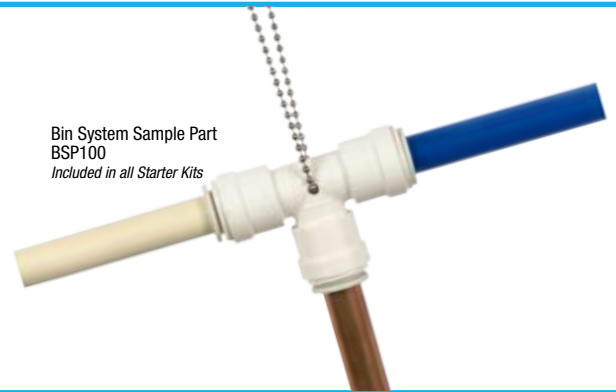

Quick Connect Fittings for Pex, Copper,
CPVC, and Polybutylene Tubing

Buy a complete kit or order components
seperately to design your own

Choose from 4 Tilt Bin Starter Kits with
3/8", 1/2" and 3/4" CTS and 15MM fittings

All parts tagged with UPC color tags
Orange for 3/8"
Blue for 1/2" and 15MM
Green for 3/4"

Bin System Sample Part
BSP100
Included in all Starter Kits